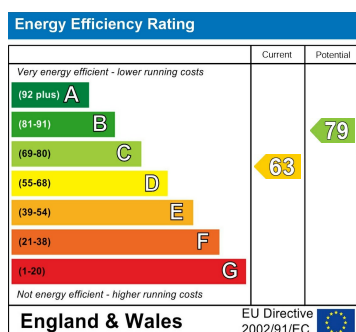

MAYFLOWER LETTINGS

Alexandra Road, , Torquay

£480 PCM

- Single occupancy Room only
- Electric, gas, council tax and water included
- Close to Town centre
- Communal kitchen and shower room
- HMO shared with 6 other residents
- EPC D

EPC Rating:

D

Council Tax Band:

Directions

Viewings

Viewings by arrangement only. Call 01803 752204 to make an appointment.